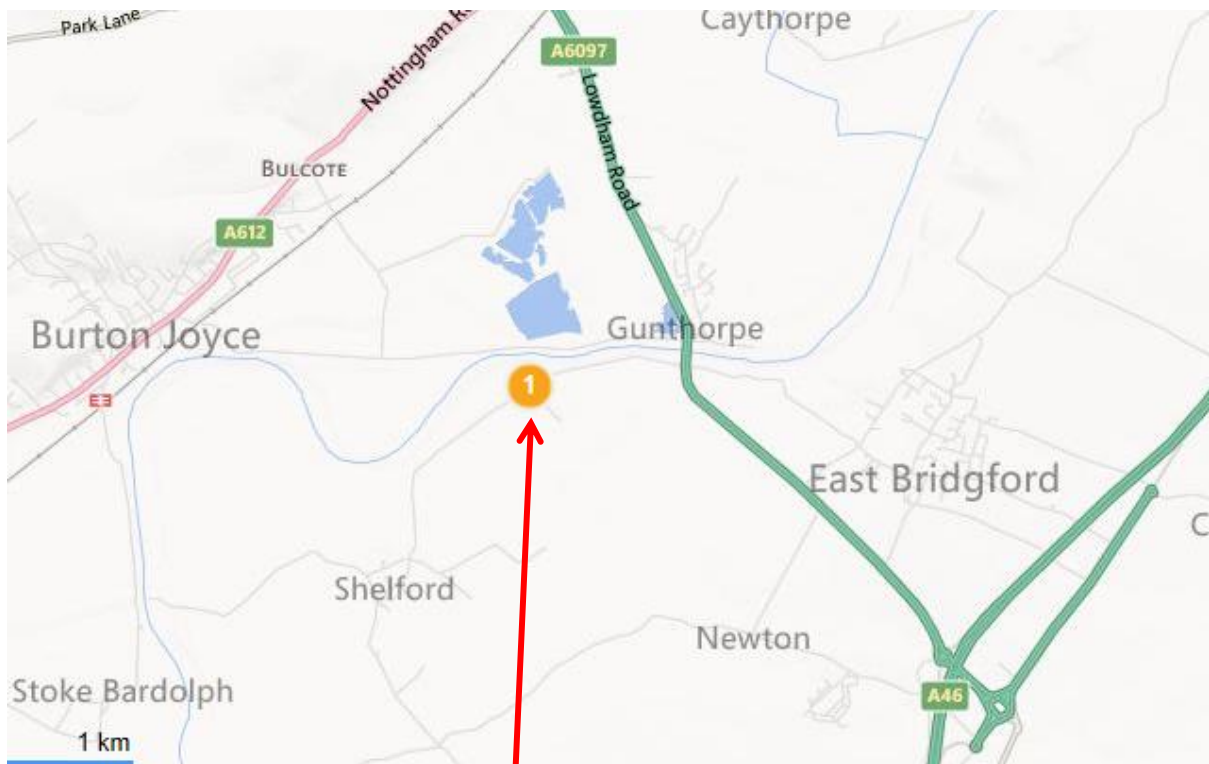

**Bede Events Ltd**  
**Newton Cross Country Course**  
**Shelford, NG12 1ES - Telephone +44 (0) 1949 829 061**

**Directions**

**Access to Newton Cross Country Course**

Access to Newton CX is via Shelford Manor, and NOT Newton. Use NG12 1ES on your SATNAV. From the A6097 take the turning signposted to Shelford just south of the Trent Bridge at Gunthorpe. Shelford Manor is the first farm on the left heading towards the village of Shelford (just over ½ mile).

**Parking and Unloading**

All parking for Newton Cross Country Course is at Shelford Manor. Riders do not have to cross a road to reach the course.

**Entrance to Newton Cross Country**